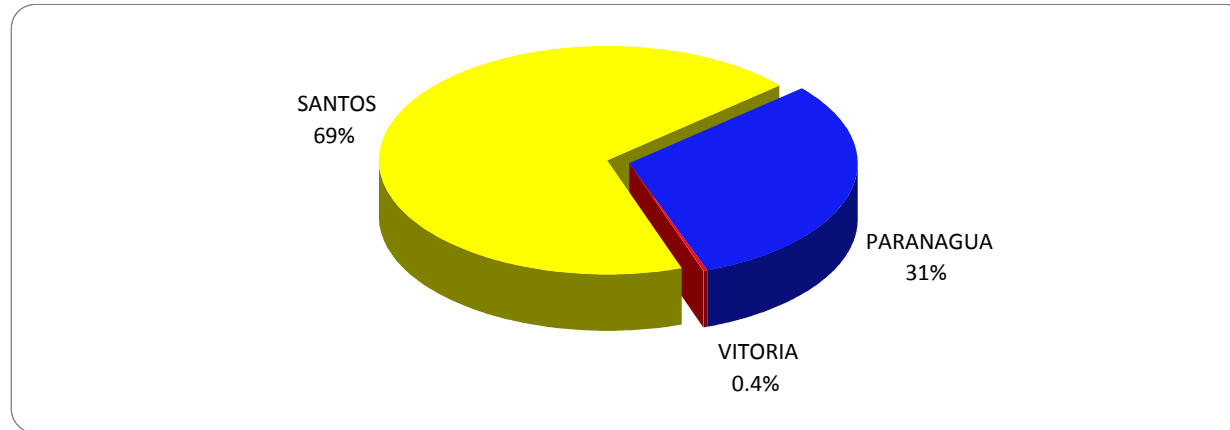

Williams Brasil

SUGAR LINE UP edition 18.07.2012

Quantity sugar cargo per port	
VITORIA	12,580,000
SANTOS	2,096,544,000
PARANAGUA	935,111,000
TOTAL	3,044,235,000